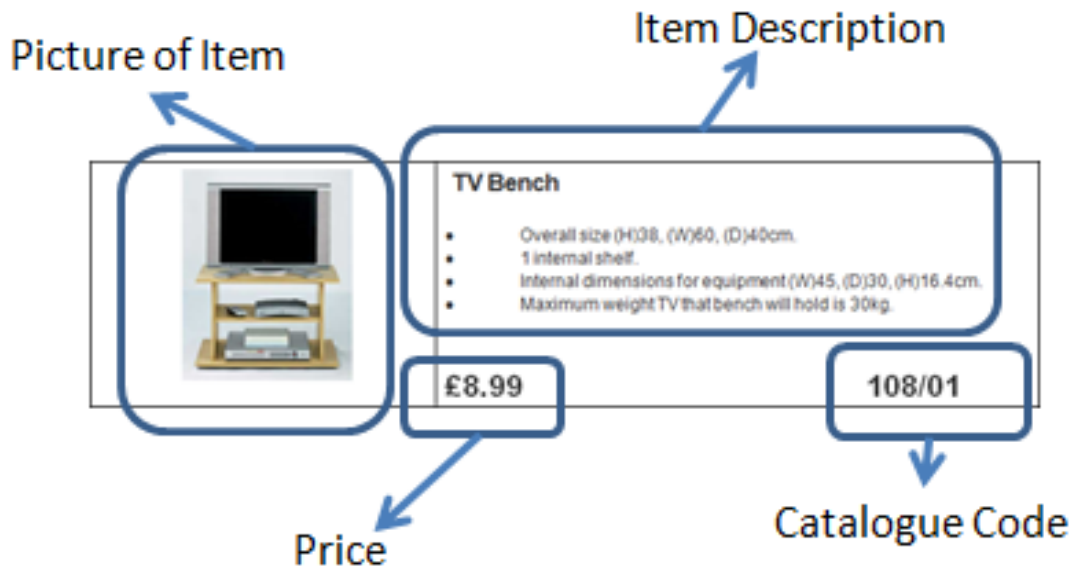

Mathematical/ Furniture Inc.

Product Catalogue

Contents

Page 2:	Beds and Mattresses
Page 3:	Beds
Page 4:	Bedside Cabinets
Page 5:	Wardrobes
Page 6:	Chest of Drawers, Book Cases
Page 7:	Dressing Tables and Desks
Page 8:	TV Units, Seating
Page 9:	Walls and Flooring

Key to using the catalogue:

Toulouse Single Bedstead - Frame Only

- Single contemporary bedstead in chrome coloured frame.
- Size (W)105, (L)198.5, (H)85cm.
- 29.5cm clearance between floor and underside of bed.
- Supplied with metal slats.
- Self assembly: 2 people recommended.